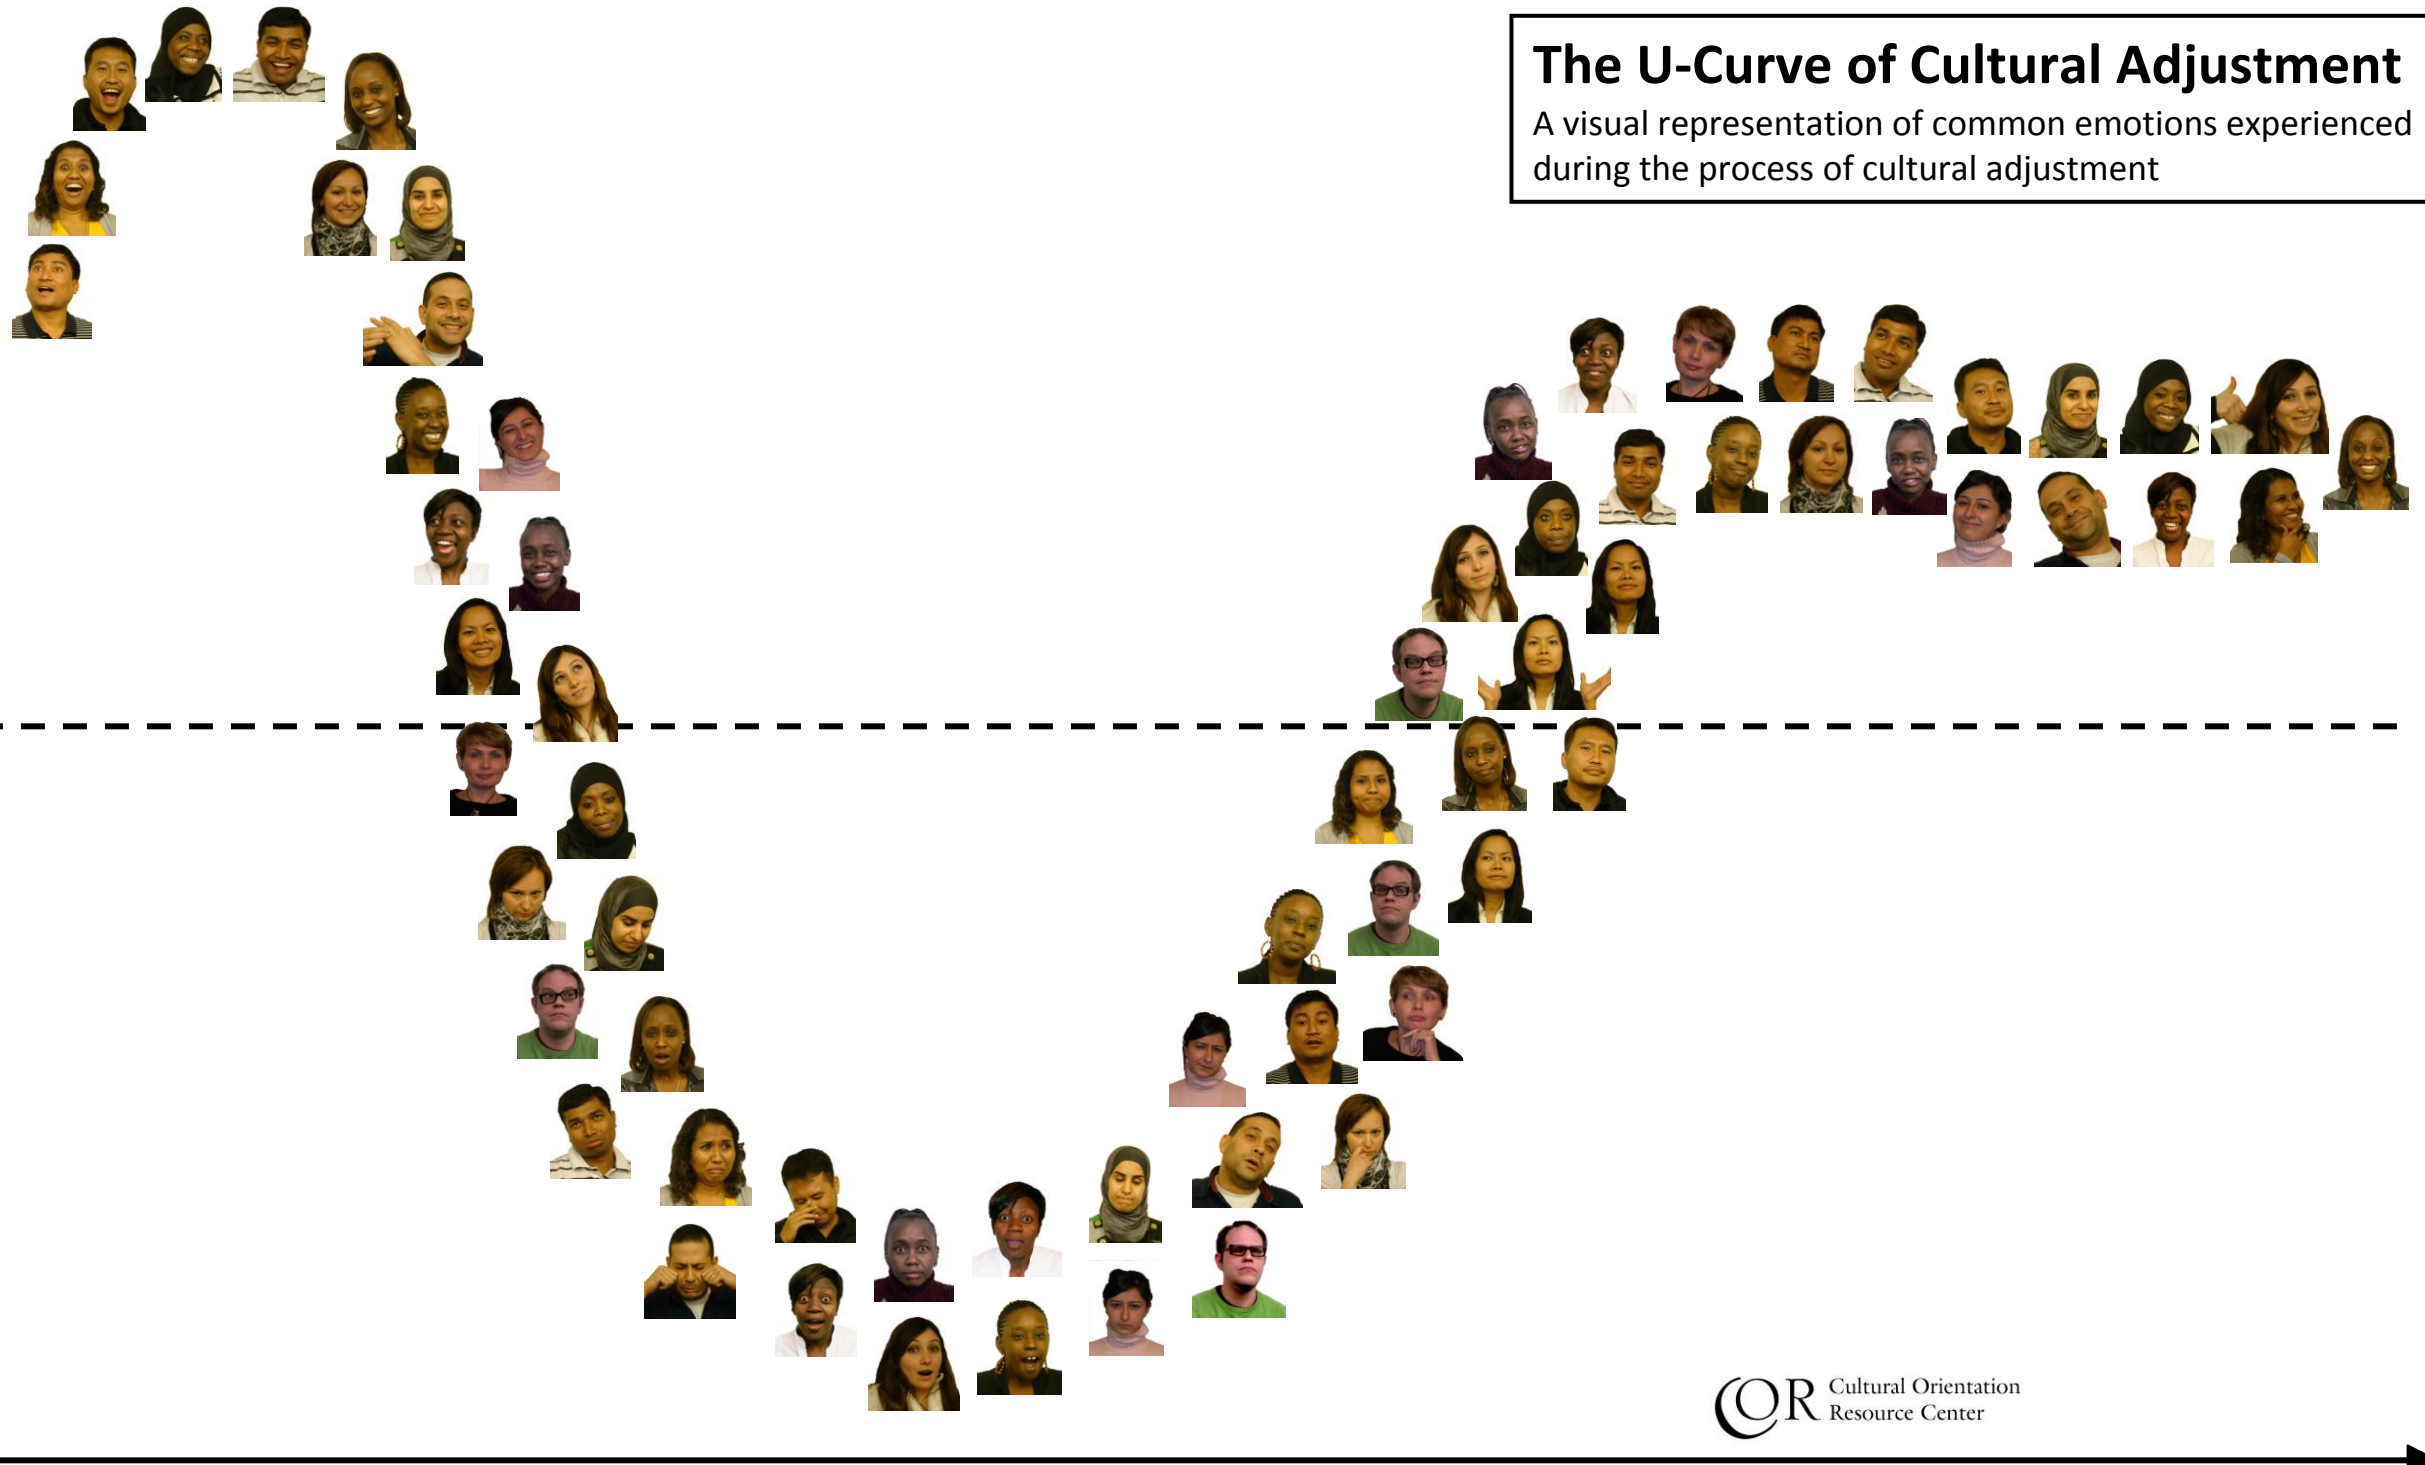

High

Level of Happiness

Low

The U-Curve of Cultural Adjustment
 A visual representation of common emotions experienced during the process of cultural adjustment

Time in New Environment

 Cultural Orientation
Resource Center